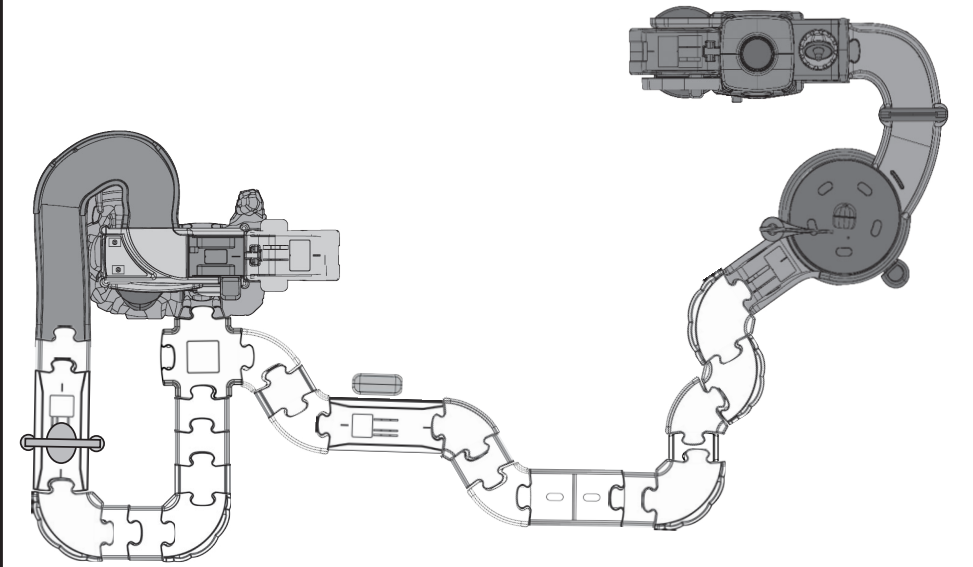

# Safe & Sound Rescue City™ Track Configuration Suggestions

Total pieces: 26

 One SmartPoint® fire station	 One SmartPoint® police station	 T One SmartPoint® patrol booth straight track
 T One SmartPoint® spinning gate straight track	 60°(F) Three 60-degree tracks, female	 60°(M) Two 60-degree tracks, male
 90°(F) Two 90-degree tracks, female	 90°(M) Three 90-degree tracks, male	 CROSS One cross track
 1/4 ST Seven 1/4 straight tracks	 1/4 ST(M) Two 1/4 straight tracks, male	 1/4 ST(F) One 1/4 straight track, female
 ADJ One adjustable straight track		

1

91-003258-000 ©

Figure 1

Required tracks: 26 of 26

2

Figure 2

Required tracks: 26 of 26

3

Figure 3

Required tracks: 26 of 26

4

**Figure 4**

5

**Figure 5**

6

**Figure 6**