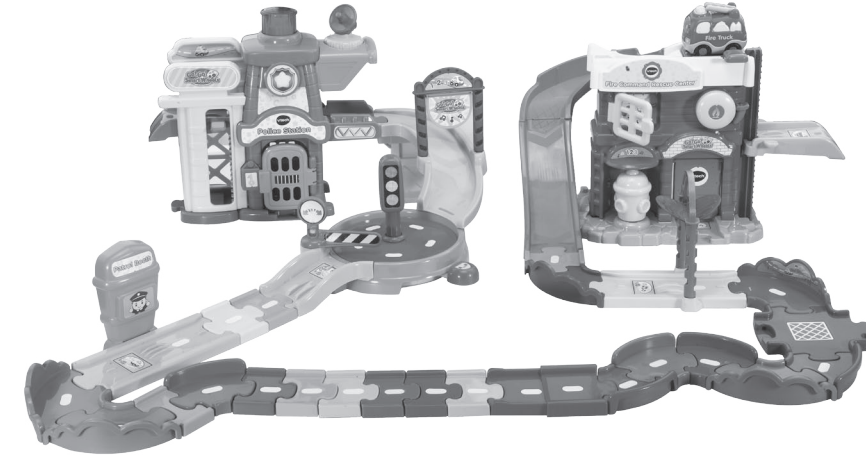

# Safe & Sound Rescue City™ Track Configuration Suggestions

Total pieces: 26

 One SmartPoint® fire station	 One SmartPoint® police station	 T One SmartPoint® patrol booth straight track
 T One SmartPoint® spinning gate straight track	 60°(F) Three 60-degree tracks, female	 60°(M) Two 60-degree tracks, male
 90°(F) Two 90-degree tracks, female	 90°(M) Three 90-degree tracks, male	 CROSS One cross track
 1/4 ST Seven 1/4 straight tracks	 1/4 ST(M) Two 1/4 straight tracks, male	 1/4 ST(F) One 1/4 straight track, female
 ADJ One adjustable straight track		

1

91-003258-000 ©

Figure 1

Required tracks: 26 of 26

2

Figure 2

Required tracks: 26 of 26

3

Figure 3

Required tracks: 26 of 26

4

**Figure 4**

5

**Figure 5**

6

**Figure 6**