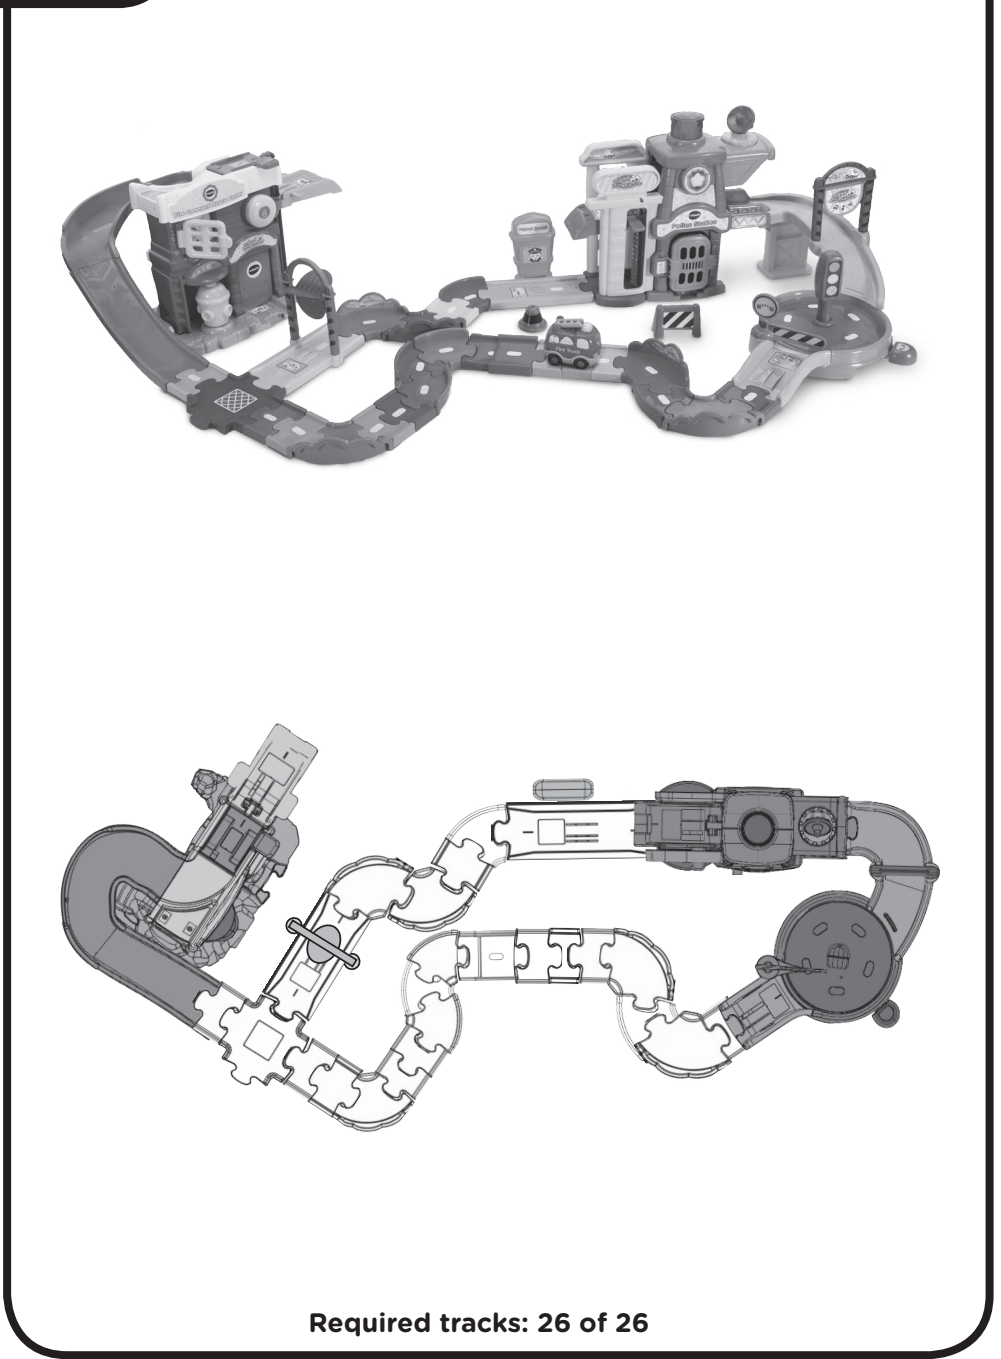

# Safe & Sound Rescue City™ Track Configuration Suggestions

Total pieces: 26

 One SmartPoint® fire station	 One SmartPoint® police station	 T One SmartPoint® patrol booth straight track
 T One SmartPoint® spinning gate straight track	 60°(F) Three 60-degree tracks, female	 60°(M) Two 60-degree tracks, male
 90°(F) Two 90-degree tracks, female	 90°(M) Three 90-degree tracks, male	 CROSS One cross track
 1/4 ST Seven 1/4 straight tracks	 1/4 ST(M) Two 1/4 straight tracks, male	 1/4 ST(F) One 1/4 straight track, female
 ADJ One adjustable straight track		

1

91-003258-000 ©

Figure 1

Required tracks: 26 of 26

2

Figure 2

Required tracks: 26 of 26

3

Figure 3

Required tracks: 26 of 26

4

**Figure 4**

5

**Figure 5**

6

**Figure 6**

7

**Figure 7**

8