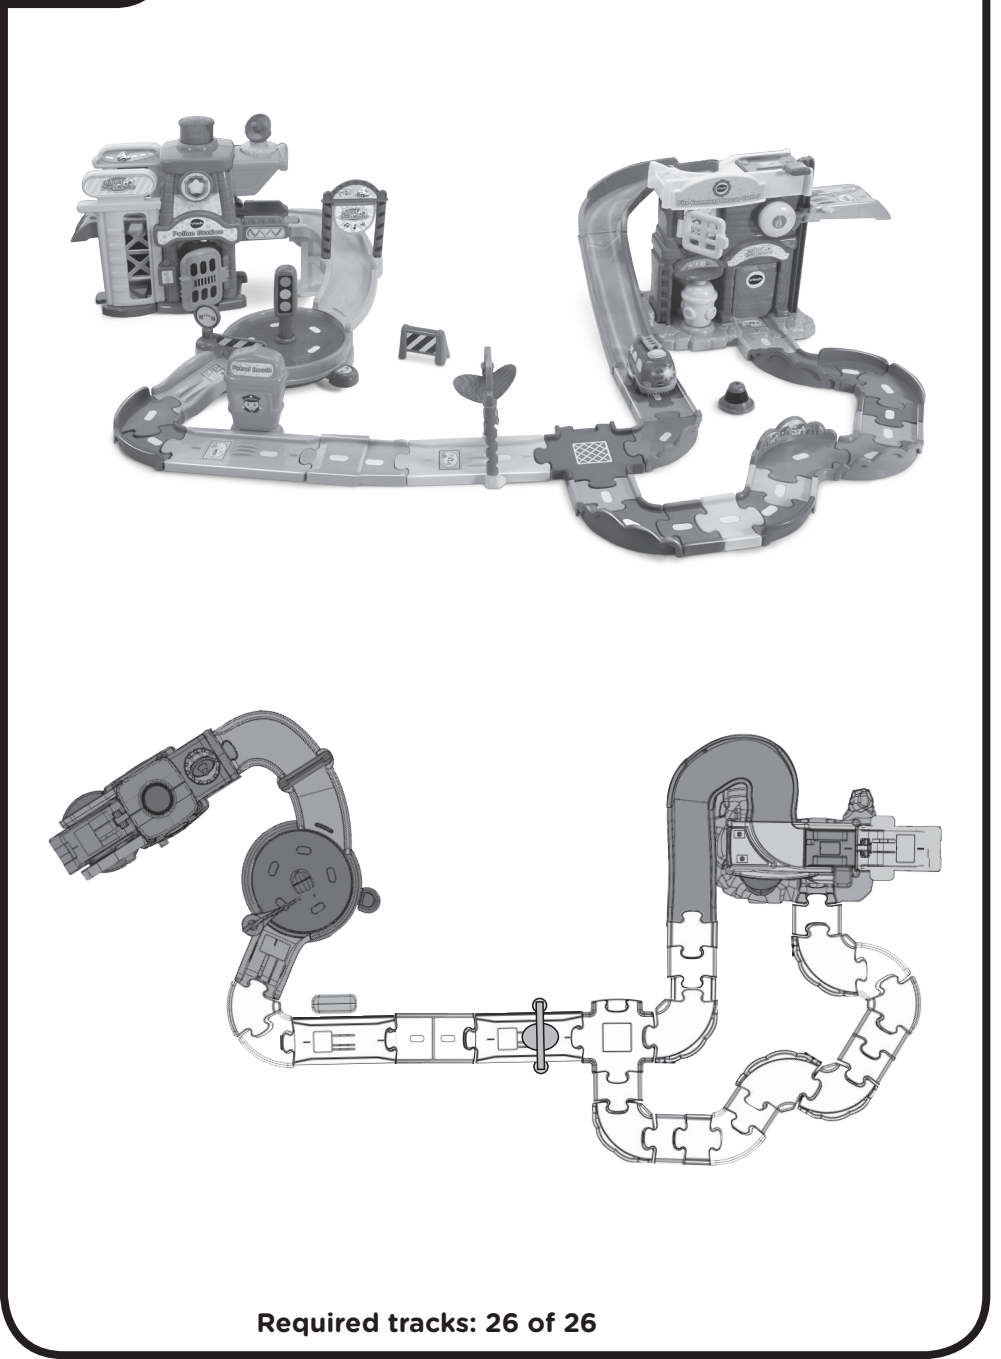

# Safe & Sound Rescue City™ Track Configuration Suggestions

Total pieces: 26

 One SmartPoint® fire station	 One SmartPoint® police station	 T One SmartPoint® patrol booth straight track
 T One SmartPoint® spinning gate straight track	 60°(F) Three 60-degree tracks, female	 60°(M) Two 60-degree tracks, male
 90°(F) Two 90-degree tracks, female	 90°(M) Three 90-degree tracks, male	 CROSS One cross track
 1/4 ST Seven 1/4 straight tracks	 1/4 ST(M) Two 1/4 straight tracks, male	 1/4 ST(F) One 1/4 straight track, female
 ADJ One adjustable straight track		

1

91-003258-000 ©

Figure 1

Required tracks: 26 of 26

2

Figure 2

Required tracks: 26 of 26

3

Figure 3

Required tracks: 26 of 26

4

**Figure 4**

5

**Figure 5**

6

**Figure 6**

7

**Figure 7**

8