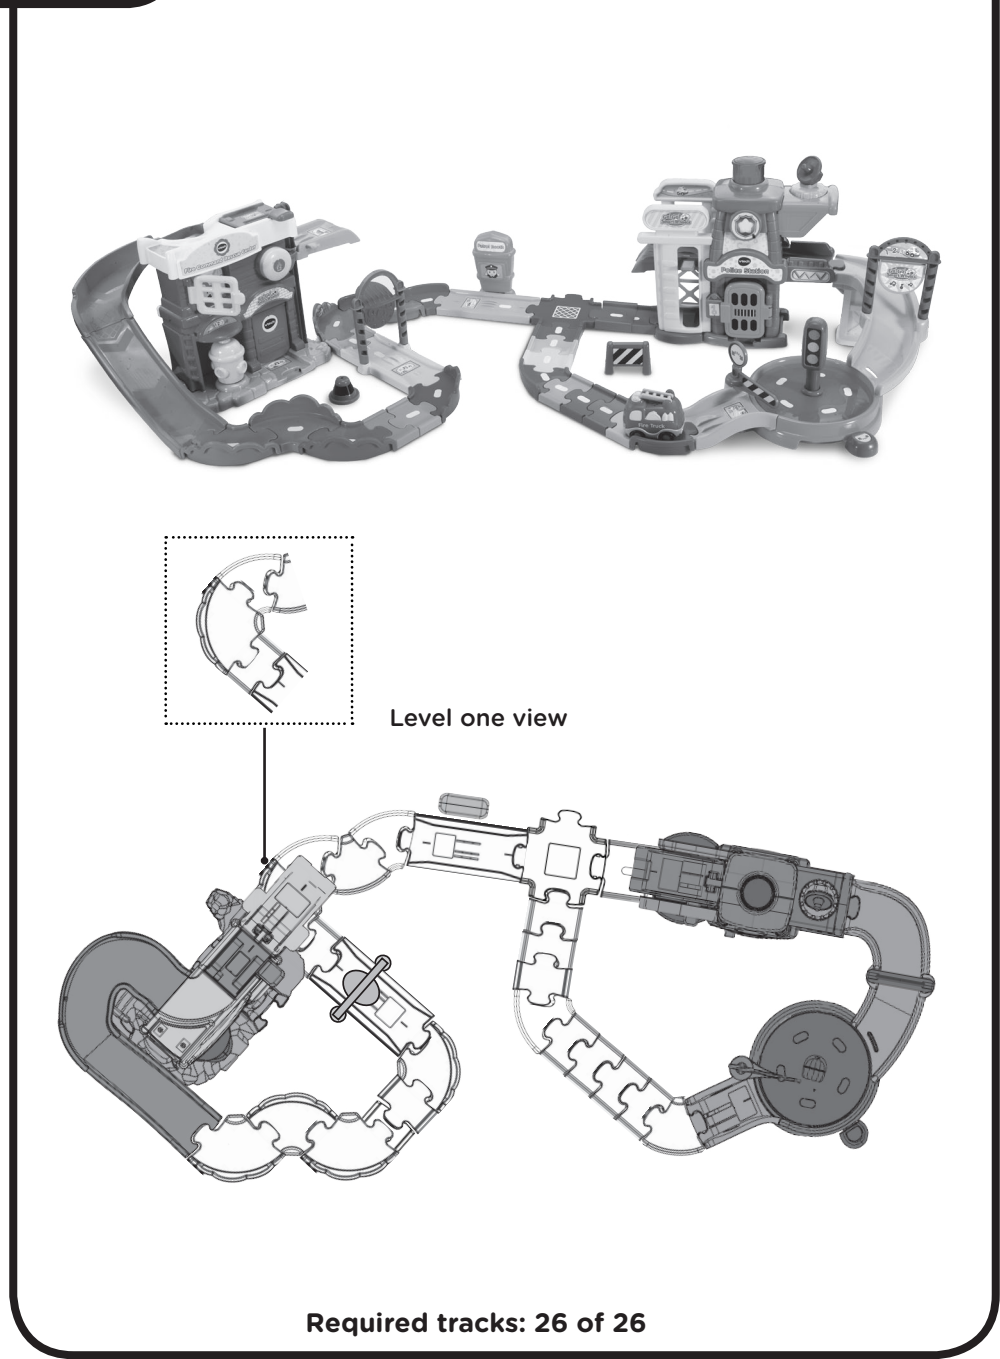

# Safe & Sound Rescue City™ Track Configuration Suggestions

Total pieces: 26

 One SmartPoint® fire station	 One SmartPoint® police station	 T One SmartPoint® patrol booth straight track
 T One SmartPoint® spinning gate straight track	 60°(F) Three 60-degree tracks, female	 60°(M) Two 60-degree tracks, male
 90°(F) Two 90-degree tracks, female	 90°(M) Three 90-degree tracks, male	 CROSS One cross track
 1/4 ST Seven 1/4 straight tracks	 1/4 ST(M) Two 1/4 straight tracks, male	 1/4 ST(F) One 1/4 straight track, female
 ADJ One adjustable straight track		

Figure 3

Required tracks: 26 of 26

4

**Figure 4**

5

**Figure 5**

6

**Figure 6**

7

**Figure 7**

8