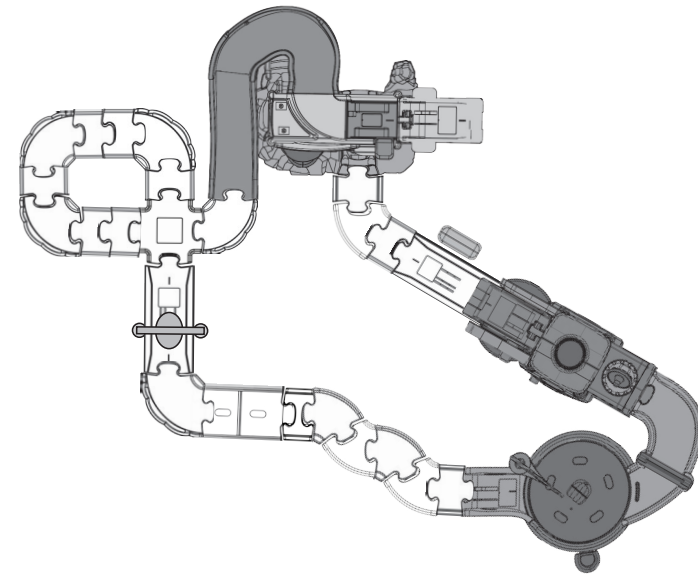

# Safe & Sound Rescue City™ Track Configuration Suggestions

Total pieces: 26

 One SmartPoint® fire station	 One SmartPoint® police station	 T One SmartPoint® patrol booth straight track
 T One SmartPoint® spinning gate straight track	 60°(F) Three 60-degree tracks, female	 60°(M) Two 60-degree tracks, male
 90°(F) Two 90-degree tracks, female	 90°(M) Three 90-degree tracks, male	 CROSS One cross track
 1/4 ST Seven 1/4 straight tracks	 1/4 ST(M) Two 1/4 straight tracks, male	 1/4 ST(F) One 1/4 straight track, female
 ADJ One adjustable straight track		

1

91-003258-000 ©

Figure 1

Required tracks: 26 of 26

2

Figure 2

Required tracks: 26 of 26

3

Figure 3

Required tracks: 26 of 26

4

**Figure 4**

5

**Figure 5**

6

**Figure 6**