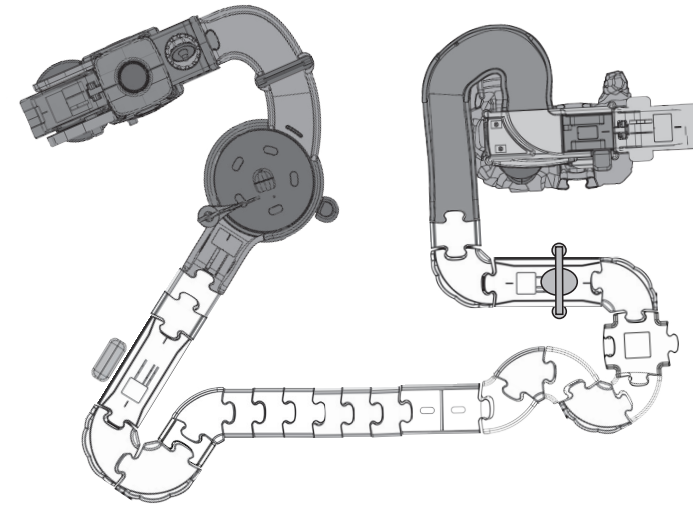

# Safe & Sound Rescue City™ Track Configuration Suggestions

Total pieces: 26

 One SmartPoint® fire station	 One SmartPoint® police station	 T One SmartPoint® patrol booth straight track
 T One SmartPoint® spinning gate straight track	 60°(F) Three 60-degree tracks, female	 60°(M) Two 60-degree tracks, male
 90°(F) Two 90-degree tracks, female	 90°(M) Three 90-degree tracks, male	 CROSS One cross track
 1/4 ST Seven 1/4 straight tracks	 1/4 ST(M) Two 1/4 straight tracks, male	 1/4 ST(F) One 1/4 straight track, female
 ADJ One adjustable straight track		

1

91-003258-000 ©

Figure 1

Required tracks: 26 of 26

2

Figure 2

Required tracks: 26 of 26

3

Figure 3

Required tracks: 26 of 26

4

**Figure 4**

5

**Figure 5**

6

**Figure 6**