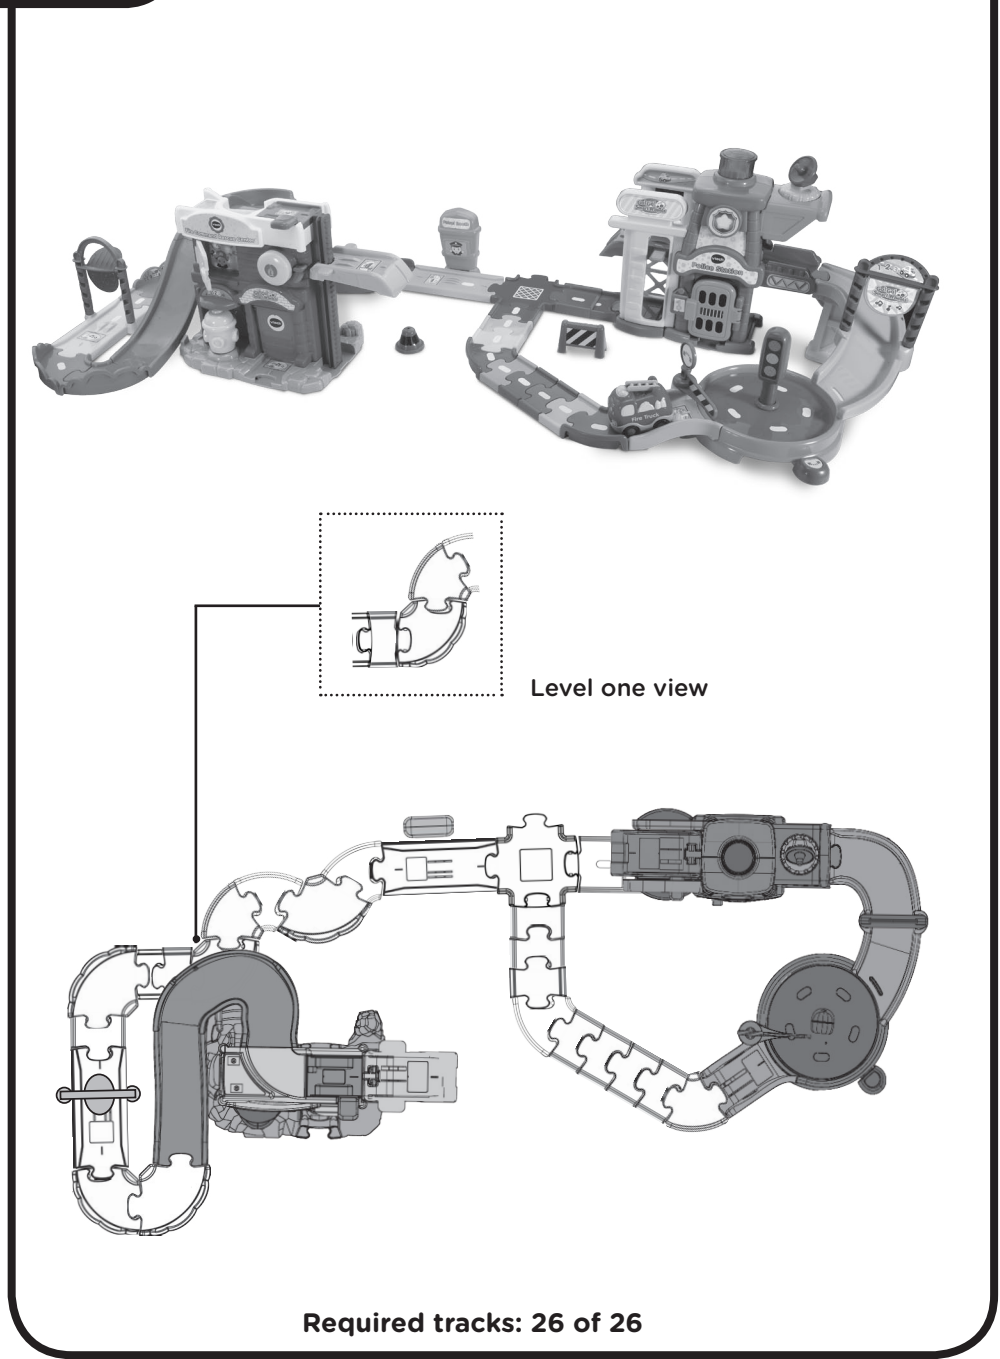

# Safe & Sound Rescue City™ Track Configuration Suggestions

Total pieces: 26

 One SmartPoint® fire station	 One SmartPoint® police station	 T One SmartPoint® patrol booth straight track
 T One SmartPoint® spinning gate straight track	 60°(F) Three 60-degree tracks, female	 60°(M) Two 60-degree tracks, male
 90°(F) Two 90-degree tracks, female	 90°(M) Three 90-degree tracks, male	 CROSS One cross track
 1/4 ST Seven 1/4 straight tracks	 1/4 ST(M) Two 1/4 straight tracks, male	 1/4 ST(F) One 1/4 straight track, female
 ADJ One adjustable straight track		

1

91-003258-000 ©

Figure 1

Required tracks: 26 of 26

2

Figure 2

Required tracks: 26 of 26

3

Figure 3

Required tracks: 26 of 26

4

**Figure 4**

5

**Figure 5**

6

**Figure 6**

7

**Figure 7**

8