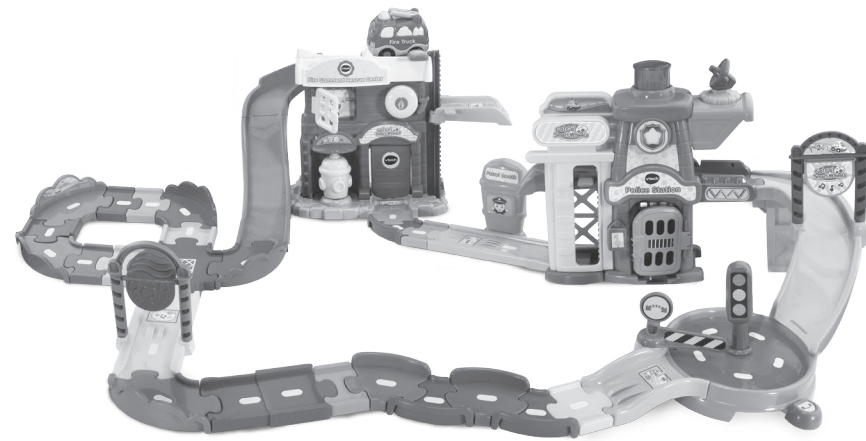

# Safe & Sound Rescue City™ Track Configuration Suggestions

Total pieces: 26

 One SmartPoint® fire station	 One SmartPoint® police station	 T One SmartPoint® patrol booth straight track
 T One SmartPoint® spinning gate straight track	 60°(F) Three 60-degree tracks, female	 60°(M) Two 60-degree tracks, male
 90°(F) Two 90-degree tracks, female	 90°(M) Three 90-degree tracks, male	 CROSS One cross track
 1/4 ST Seven 1/4 straight tracks	 1/4 ST(M) Two 1/4 straight tracks, male	 1/4 ST(F) One 1/4 straight track, female
 ADJ One adjustable straight track		

1

91-003258-000 ©

Figure 1

Required tracks: 26 of 26

2

Figure 2

Required tracks: 26 of 26

3